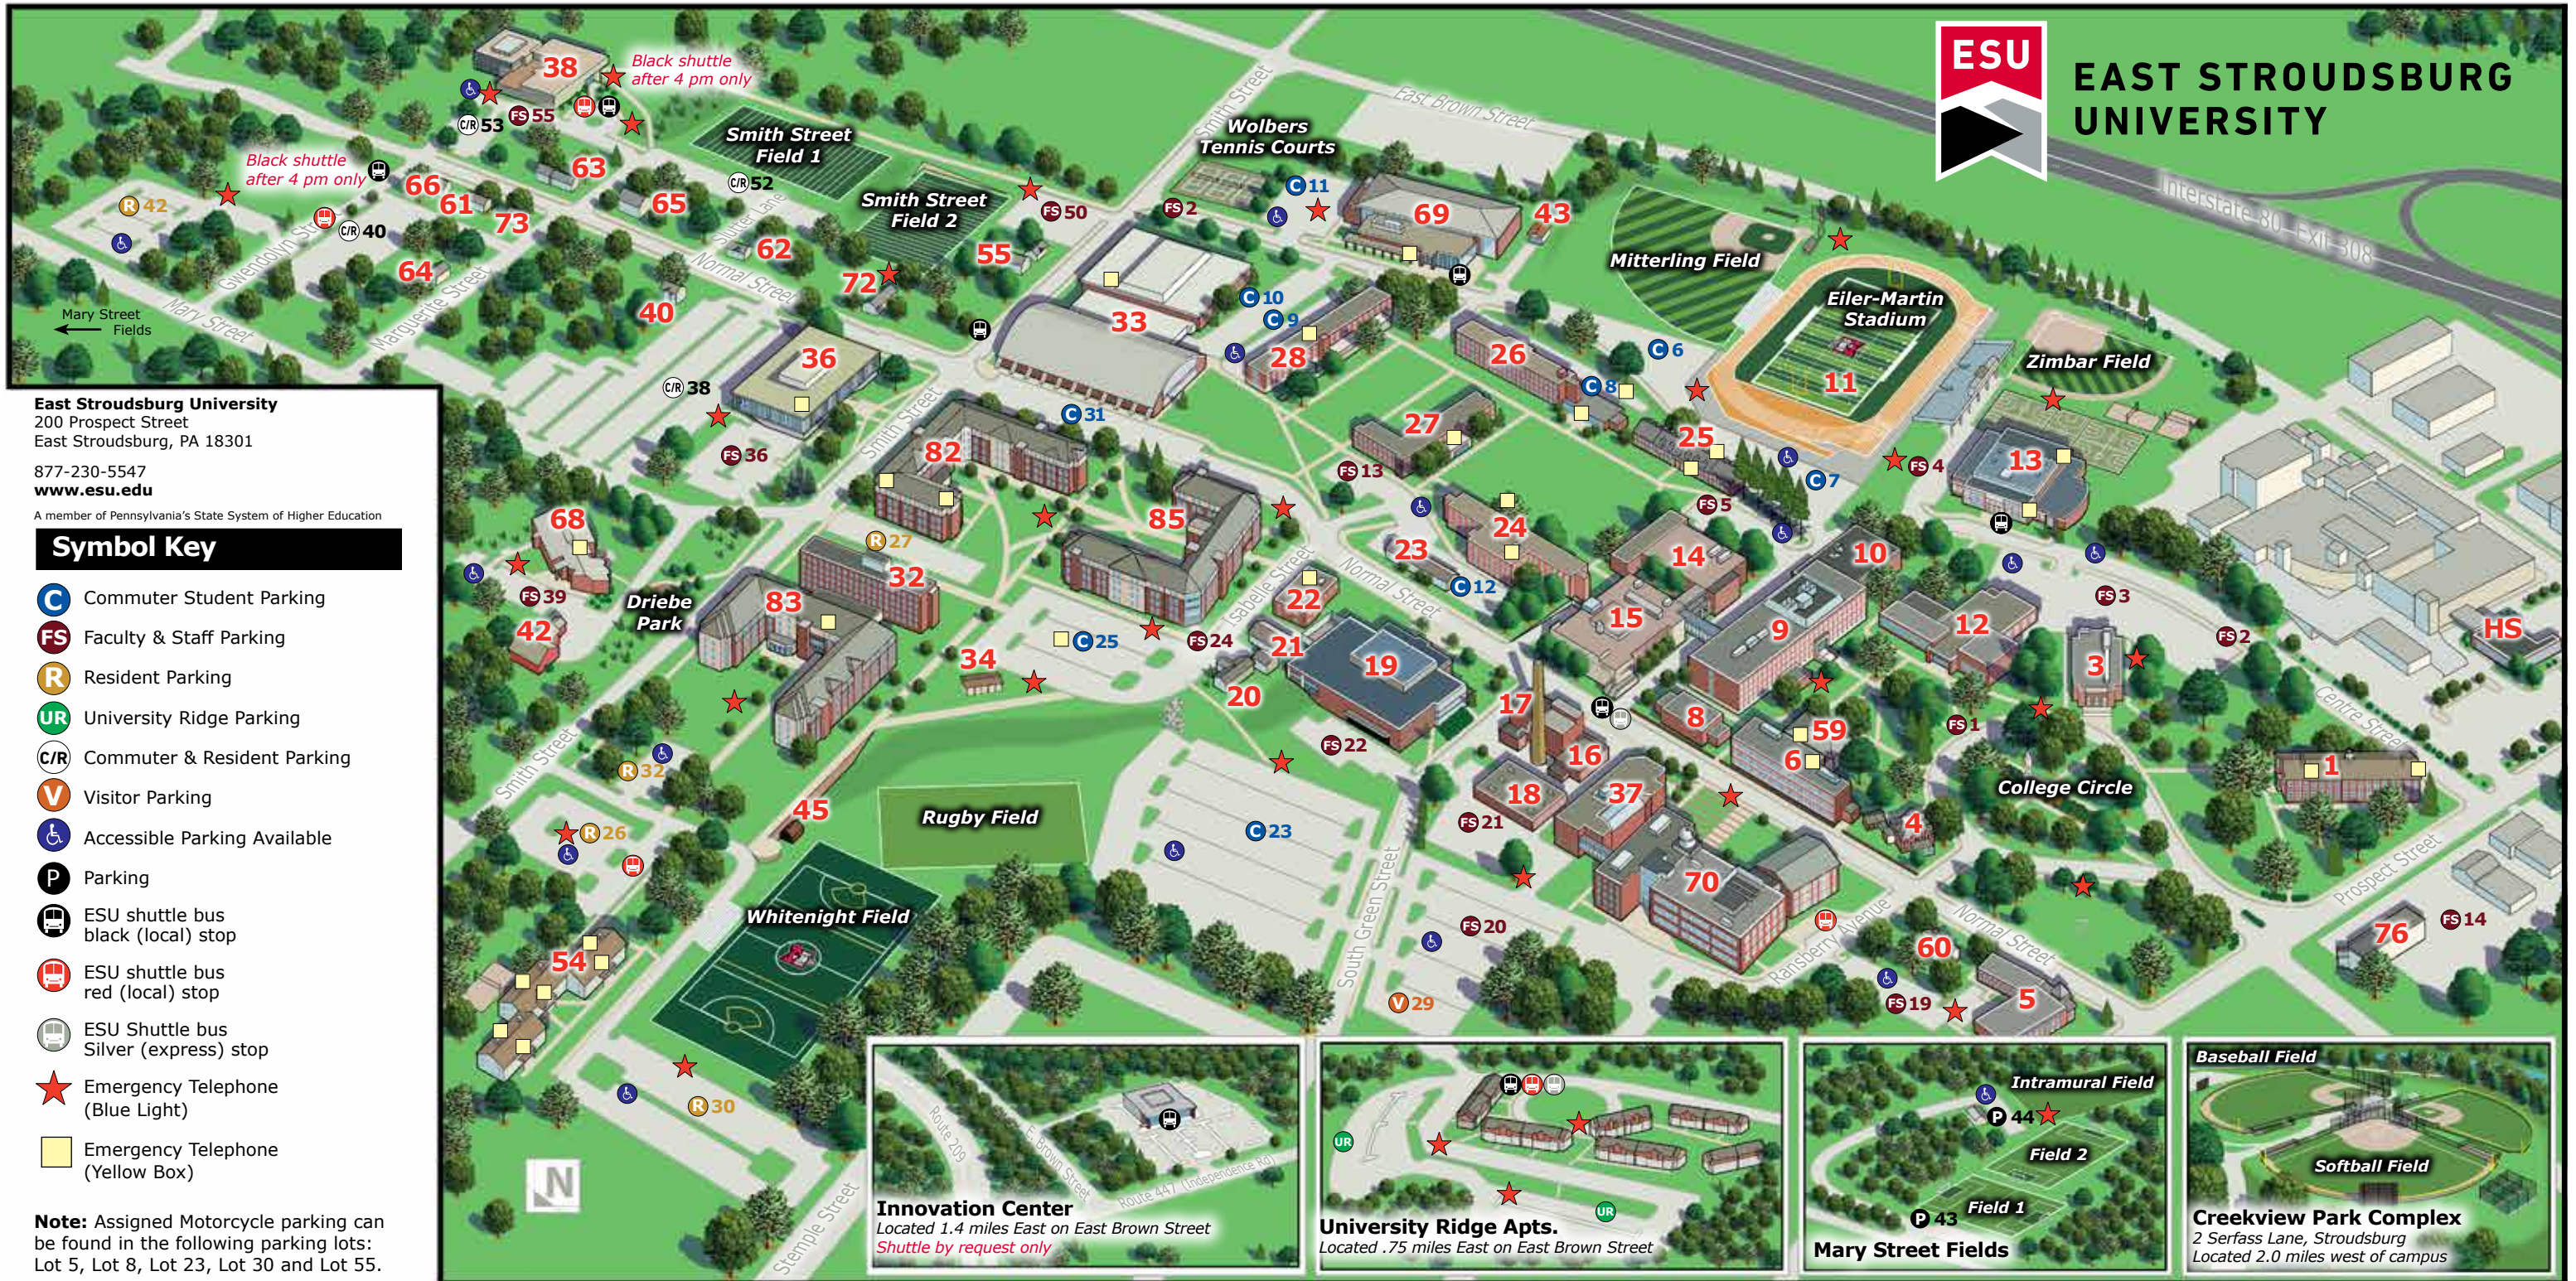

EAST STROUDSBURG UNIVERSITY

East Stroudsburg University
200 Prospect Street
East Stroudsburg, PA 18301
877-230-5547
www.esu.edu
A member of Pennsylvania's State System of Higher Education

Symbol Key

- Commuter Student Parking
- Faculty & Staff Parking
- Resident Parking
- University Ridge Parking
- Commuter & Resident Parking
- Visitor Parking
- Accessible Parking Available
- Parking
- ESU shuttle bus black (local) stop
- ESU shuttle bus red (local) stop
- ESU Shuttle bus Silver (express) stop
- Emergency Telephone (Blue Light)
- Emergency Telephone (Yellow Box)

Note: Assigned Motorcycle parking can be found in the following parking lots: Lot 5, Lot 8, Lot 23, Lot 30 and Lot 55.

Innovation Center
Located 1.4 miles East on East Brown Street
Shuttle by request only

University Ridge Apts.
Located .75 miles East on East Brown Street

Mary Street Fields
Intramural Field
Field 2
Field 1

Creekview Park Complex
2 Serfass Lane, Stroudsburg
Located 2.0 miles west of campus
Baseball Field
Softball Field